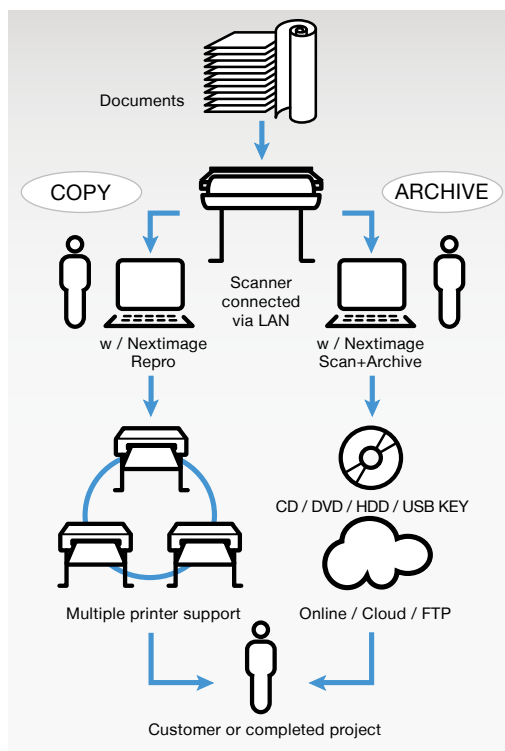

The ultimate standard for your digitizing needs

HD ULTRA

The new HD Ultra is designed for those who need the best possible quality, productivity, reliability and versatility — day after day. With Context invented CCD imaging, archiving and productivity-boosting features, you get best-in-class image quality and the fastest and most efficient way to scan, copy, file and archive wide format images, drawings, documents and records.

Accelerates workflows

The new HD Ultra is built for productivity, and the key to productivity for high-volume applications is speed. Not just “inches per second” but actual throughput. Able to scan three times as many documents in a day as any other scanner and designed to improve large-format document management, the new HD Ultra is all about helping you win projects, boost productivity and lower costs.

Fits in your digital workflow

Compatible with AutoCAD®, ESRI® and other software, as well as printers like HP, Canon, Epson etc., the new HD Ultra is astonishingly versatile. Automated document thickness control, intelligent document size detection, and the ability to handle challenging documents effortlessly mean you can just keep scanning, boosting productivity, winning new business, and ensuring a very fast return on your investment.